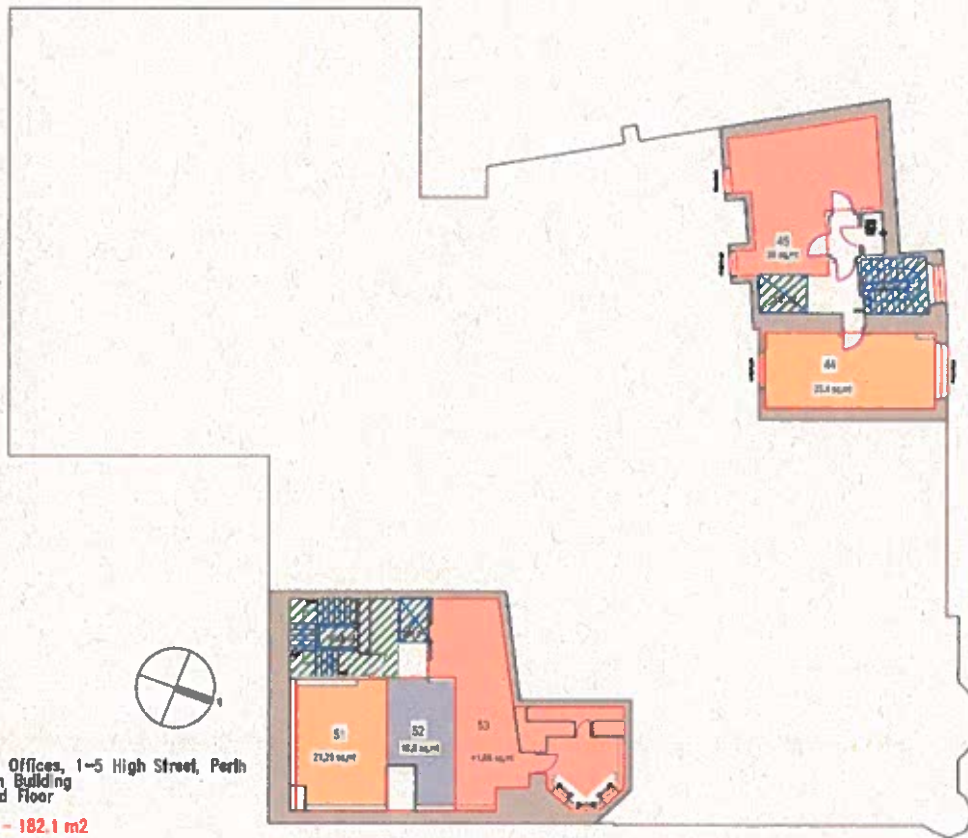

Third Floor

-  Deluxe 28+ sq.m
-  Superior Double 23-27 sq.m
-  King Double 20-22 sq.m
-  Std. Double 17-19 sq.m
-  Single 15-16 sq.m

PKC Offices, 1-5 High Street, Perth
Main Building
Third Floor

GIA - 182.1 m²

OPTION 3