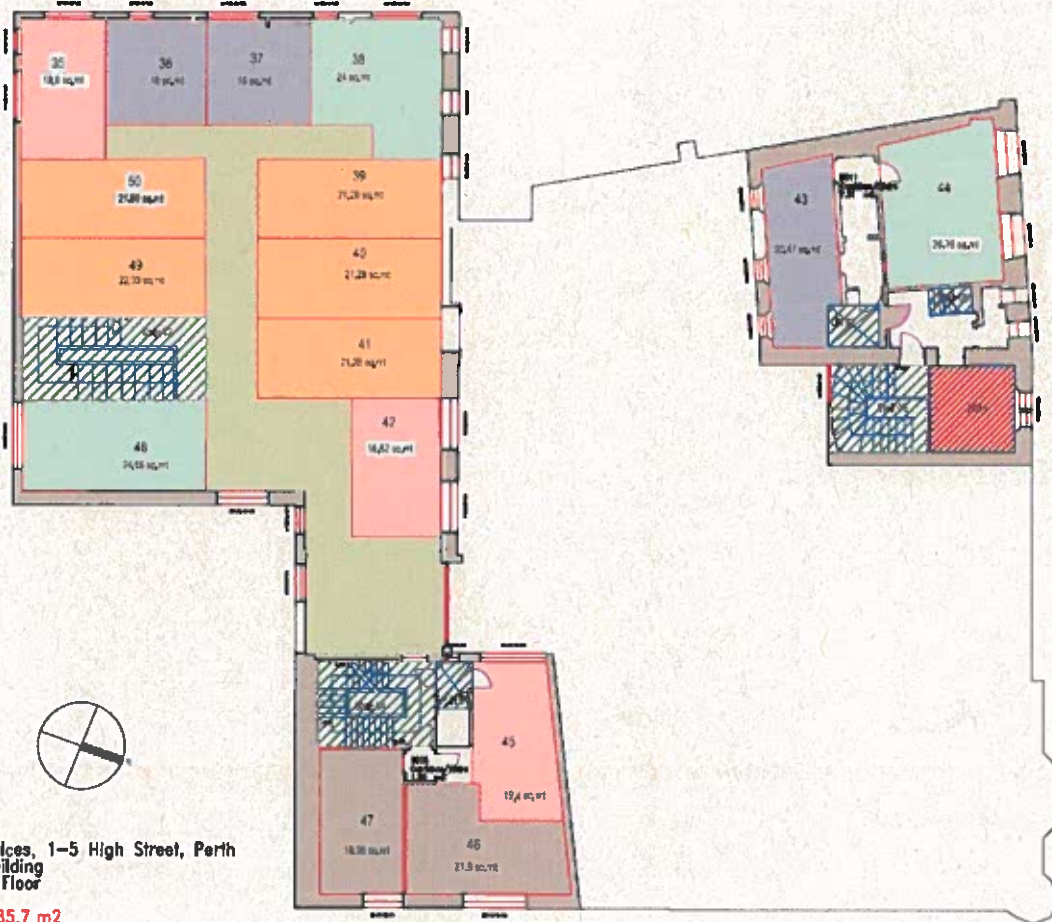

Second Floor

- Deluxe 28+ sq.m
- Superior Double 23-27 sq.m
- King Double 20-22 sq.m
- Std. Double 17-19 sq.m
- Single 15-16 sq.m

PKC Offices, 1-5 High Street, Perth
Main Building
Second Floor

GIA - 185.7 m²

OPTION 3