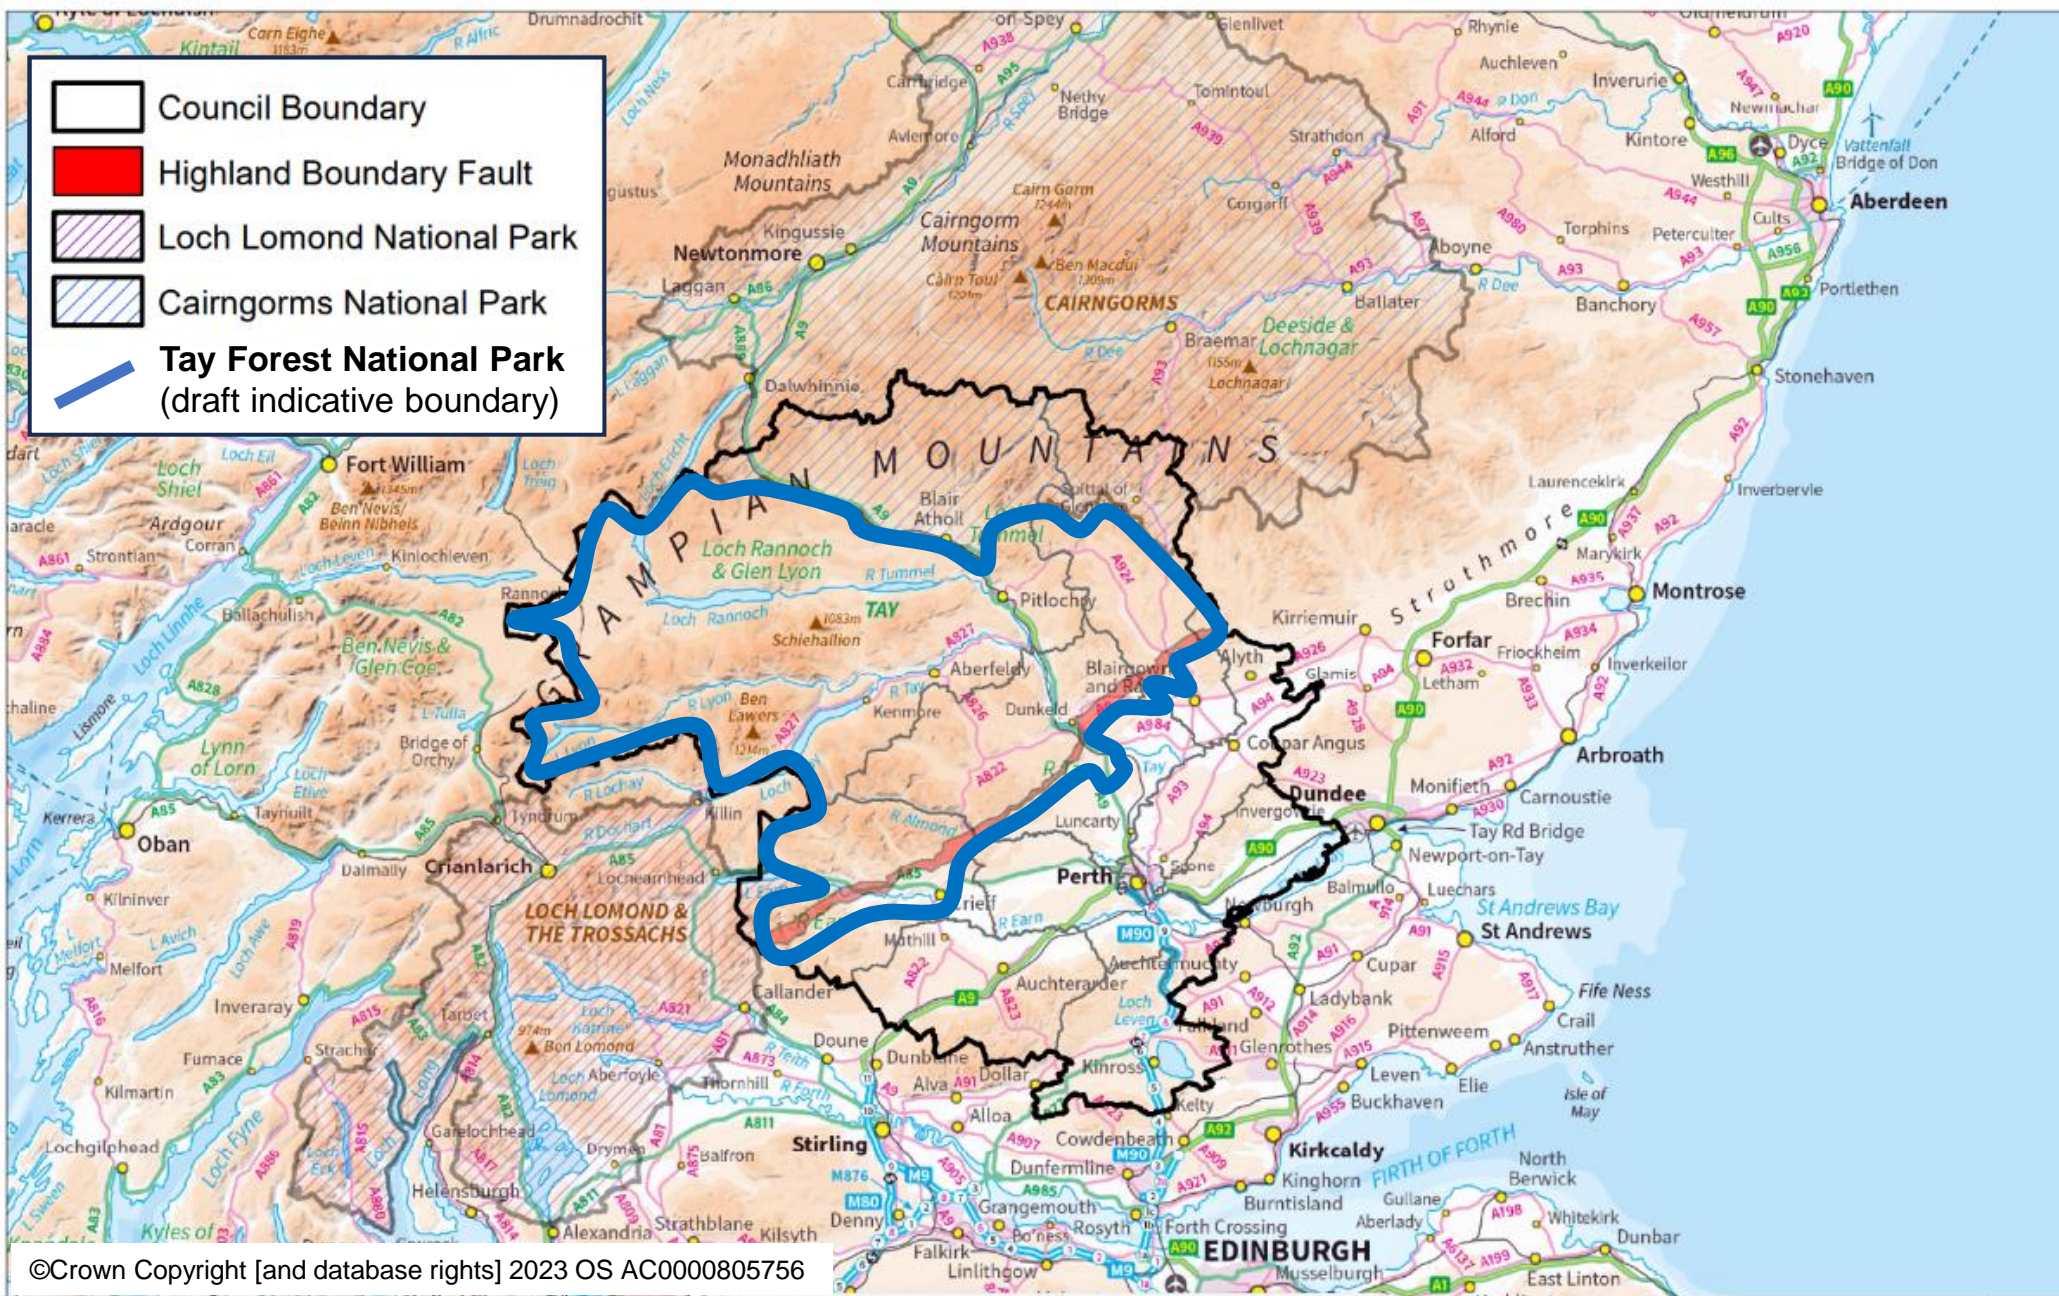

-  Council Boundary
-  Highland Boundary Fault
-  Loch Lomond National Park
-  Cairngorms National Park
-  Tay Forest National Park (draft indicative boundary)

©Crown Copyright [and database rights] 2023 OS AC0000805756

NP boundary overview

Map navigation controls including a home button, a zoom in/out button, a page indicator showing '1 / 1', and a search icon.

↑ Scale: 1:885,000