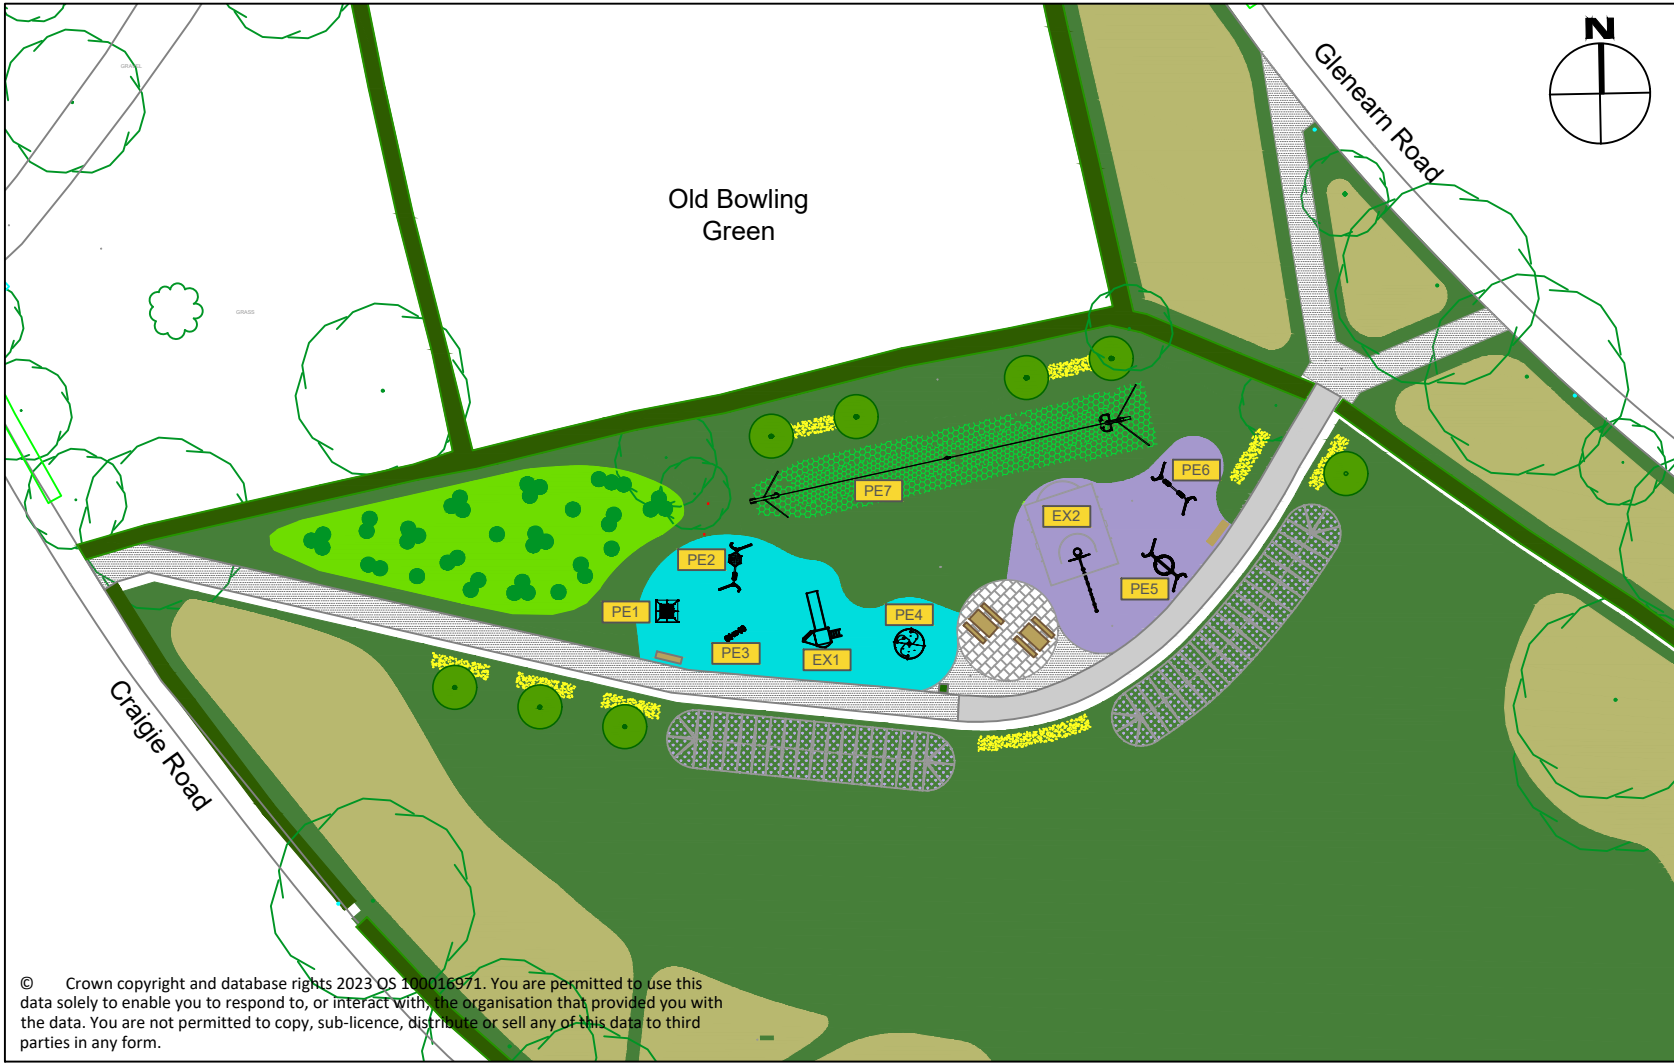

Craigie Road Park, Perth Play Area Improvements Sketch Design

© Crown copyright and database rights 2023 OS 100016971. You are permitted to use this data solely to enable you to respond to, or interact with, the organisation that provided you with the data. You are not permitted to copy, sub-licence, distribute or sell any of this data to third parties in any form.

Key:

Existing Features:	Proposed:	Planting and Softworks:	Furniture:
Existing 1.8m wide Tar Path with pin kerb edge	Proposed 1.8m wide Tar Path	Proposed woodland / wildlife planting	Picnic Table
Existing Tree Retained	Slab Surfacing	Proposed Extra Heavy Standard Tree Planting	Litter Bin
Existing Boundary Hedge Trim back to uniform shape.	Grass Mat Surfacing	Amenity Grass	Bench
	Wepour Rubber Surfacing	Grow Wild / Naturalised Areas	Play Equipment Please note that exact design of play equipment and play area design will be subject to detailed design process and project funding.
		Wildflower Seeding / Turf on low mounds	
		Bulb Planting	